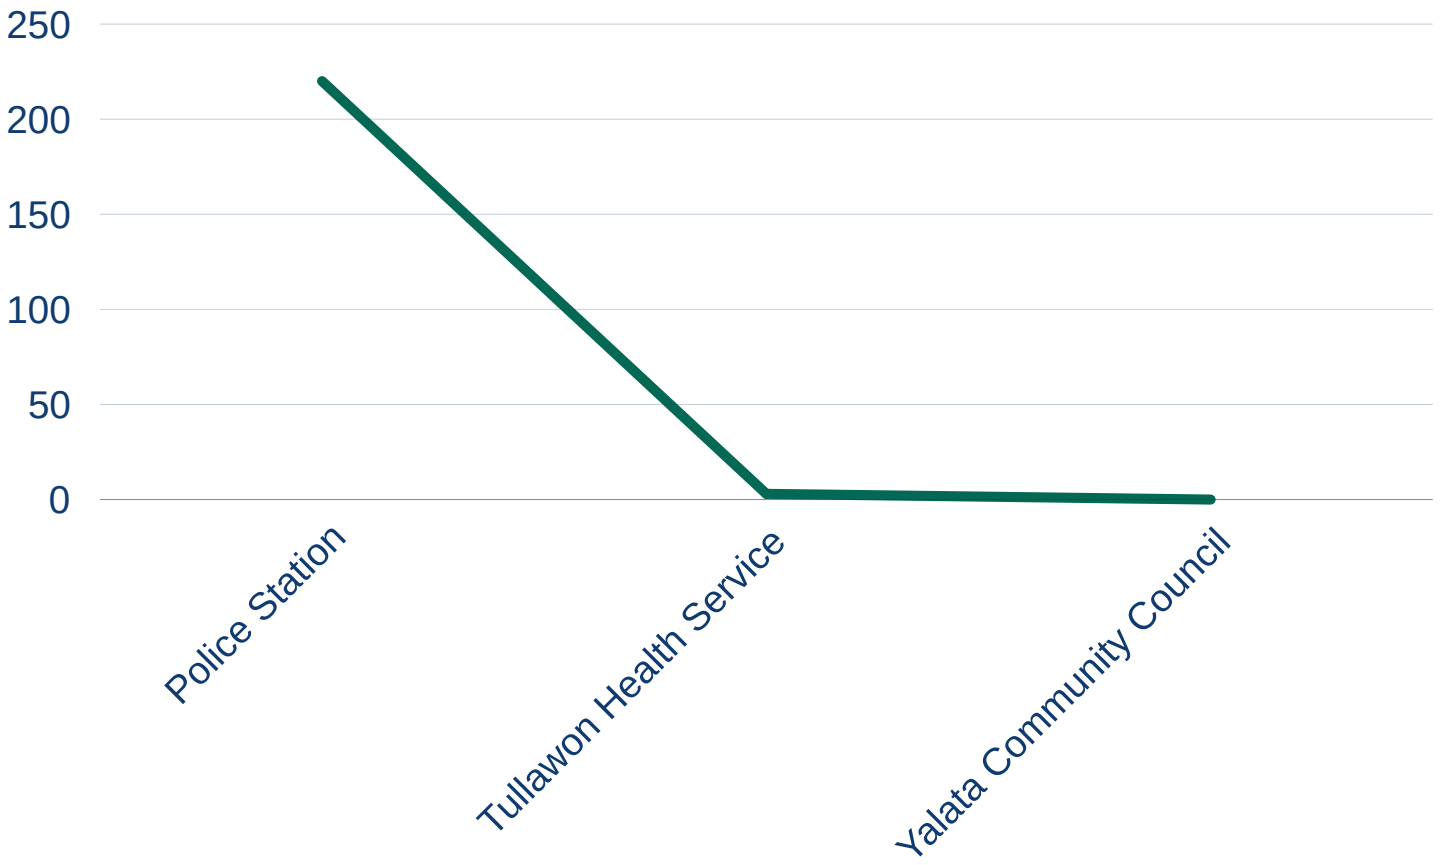

YALATA COUNCIL

WHAT ARE OUR COMMUNITY NEEDS?

223 SESSIONS

1 JULY 2021 - 30 JUNE 2022

LANDING PAGES:

WHO ARE OUR USERS?