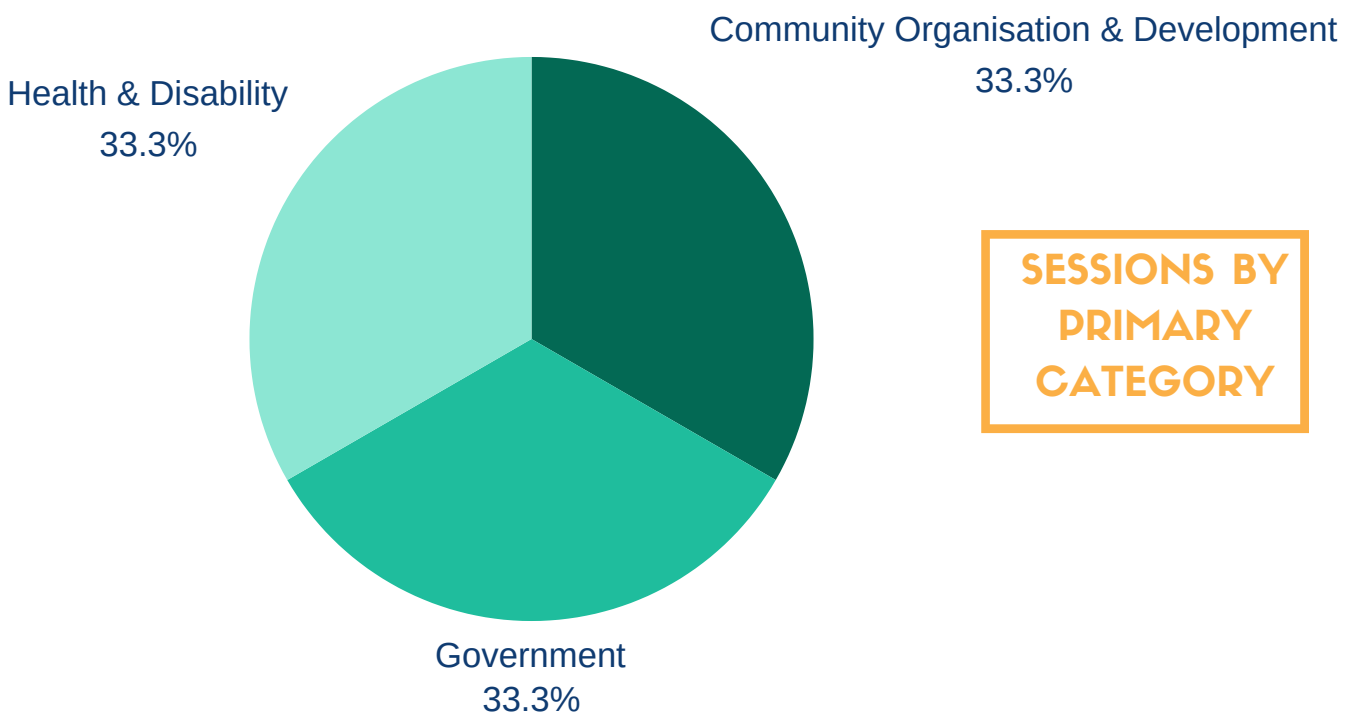

YALATA COUNCIL

WHAT ARE OUR COMMUNITY NEEDS?

223 SESSIONS

1 JULY 2021 - 30 JUNE 2022

LANDING PAGES:

WHO ARE OUR USERS?